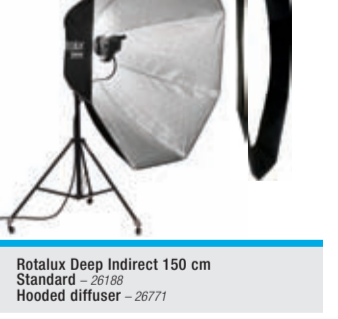

ROTALUX INDIRECT

Rotalux Deep Indirect 150 cm Hooded diffuser – 26771