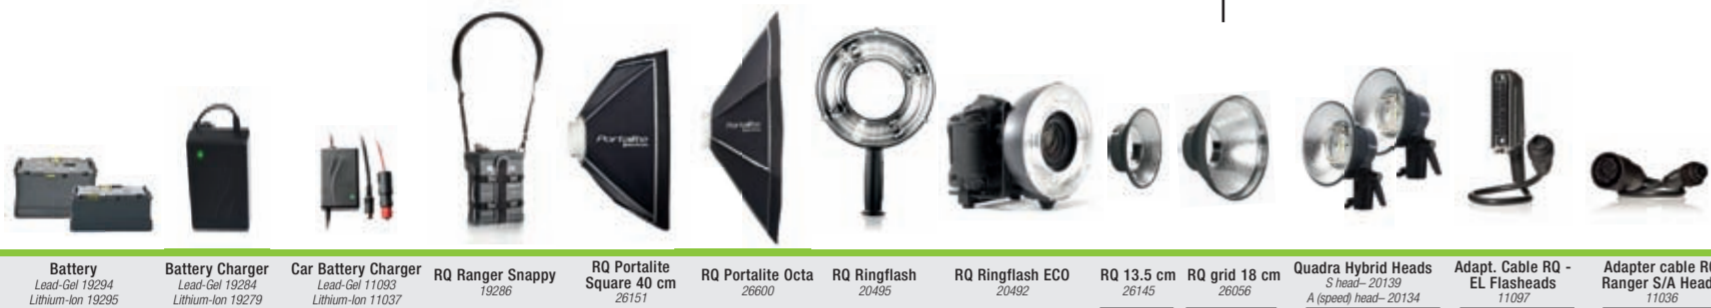

elinchrom
creative image lighting technology

STARTER COMPACTS

ADVANCED COMPACTS

ENTRY PRO COMPACTS

PROFESSIONAL RX COMPACTS

BATTERY FLASH SYSTEM

POWER PACK SYSTEM

FOR ALL ELINCHROM RX UNITS

SKYPORT

D-Lite RX ONE – 20485.1
Multivoltage - Skyport integrated

D-Lite RX 2 – 20486.1
D-Lite RX 4 – 20487.1
Multivoltage - Skyport integrated

BRX 250 – 20440.1
BRX 500 – 20441.1
Multivoltage - Skyport integrated

Style RX 300
230 V – 20625.1a
110 V – 20725.1a

Style RX 600
230 V – 20626.1a
110 V – 20726.1a

Style RX 1200
230 V – 20627.1a
110 V – 20727.1a

UNIVERSAL RECEIVERS

QUADRA ACCESSORIES