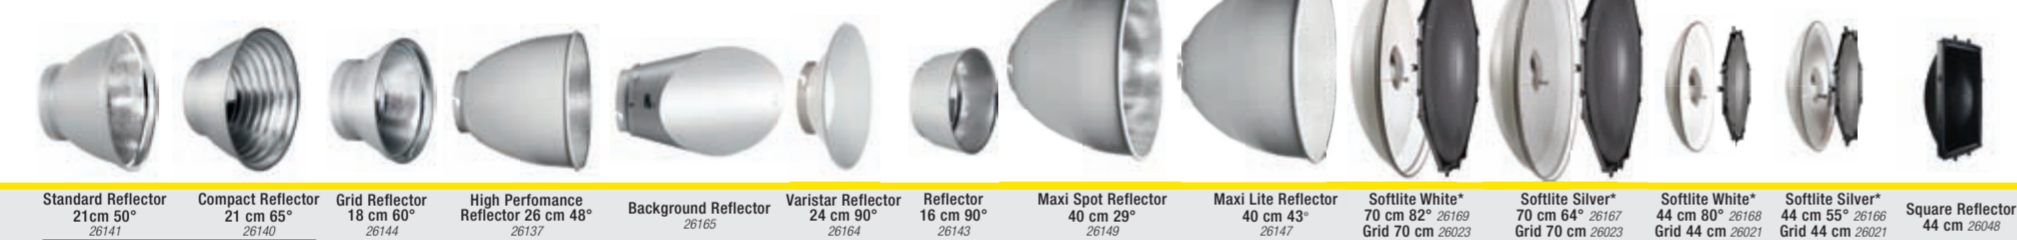

REFLECTORS

Grid 21 cm
30° 26052
20° 26053
12° 26054
8° 26055

Grid 18 cm
30° 26100
20° 26101
12° 26102

Basic Colour Gels 21 cm 26242

Large Panel Colour Gels 21 cm 26256

Varistar Set 105 26385
Varistar Set 85 26386

Deflectors Set of 4: Gold-Silver-Translucent-Frost 14 cm 26310

Bayonet Reflector Support Set 22061

Diffuser Tissue For 70 cm Softlite: 26235
For 44 cm Softlite: 26232

Velcro Cable Binder 11800