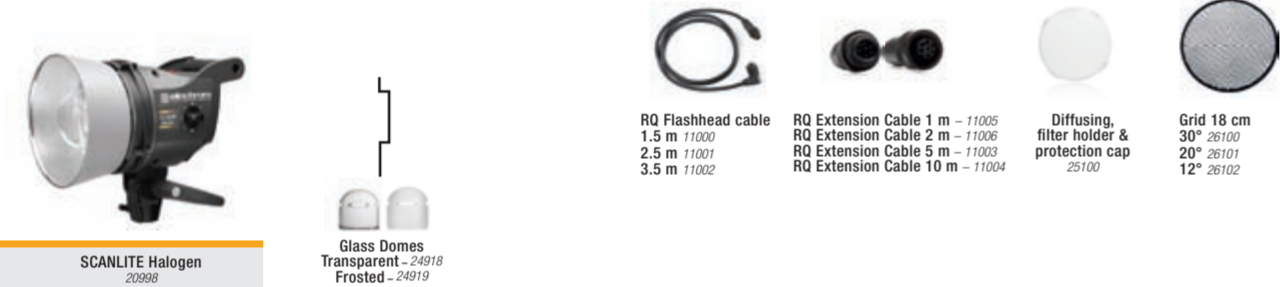

SCANLITE HALOGEN