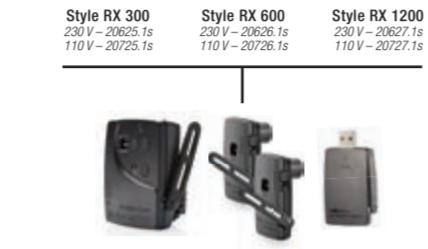

elinchrom
creative image lighting technology

STARTER COMPACTS

ADVANCED COMPACTS

ENTRY PRO COMPACTS

PROFESSIONAL RX COMPACTS

BATTERY FLASH SYSTEM

POWER PACK SYSTEM

FOR ALL ELINCHROM RX UNITS

SKYPORT

UNIVERSAL RECEIVERS

QUADRA ACCESSORIES

RANGER ACCESSORIES

POWER PACK HEADS

SCANLITE HALOGEN

REFLECTORS

ROTALUX

INDIRECT LIGHT BANK

TRIPDS

ACCESSORIES

SPECIAL LIGHT EFFECT

POWER EFFECT LIGHT

UMBRELLAS

ROTALUX INDIRECT